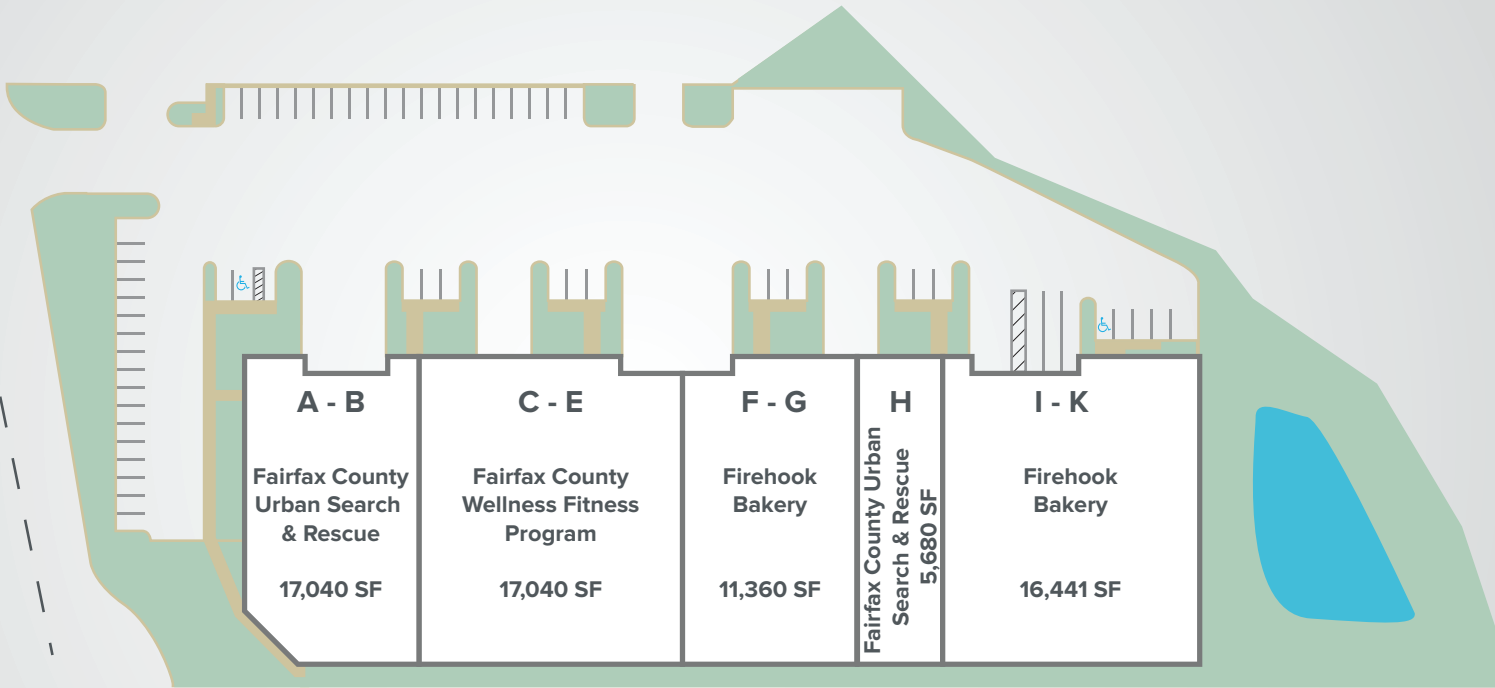

Flint Lee Road - 11,640 VPD

PROPERTY FEATURES:

- **PROPERTY IS 100% LEASED**
- Located off of Lee Jackson Memorial Highway (Route 50)
- Less than two miles to the Dulles Expo Center
- Easy access to I-66 and the Dulles Toll Road (267)
- All bays have 20' ceiling heights
- Property is zoned I-5 (general industrial)
- Approximately 120 parking spaces