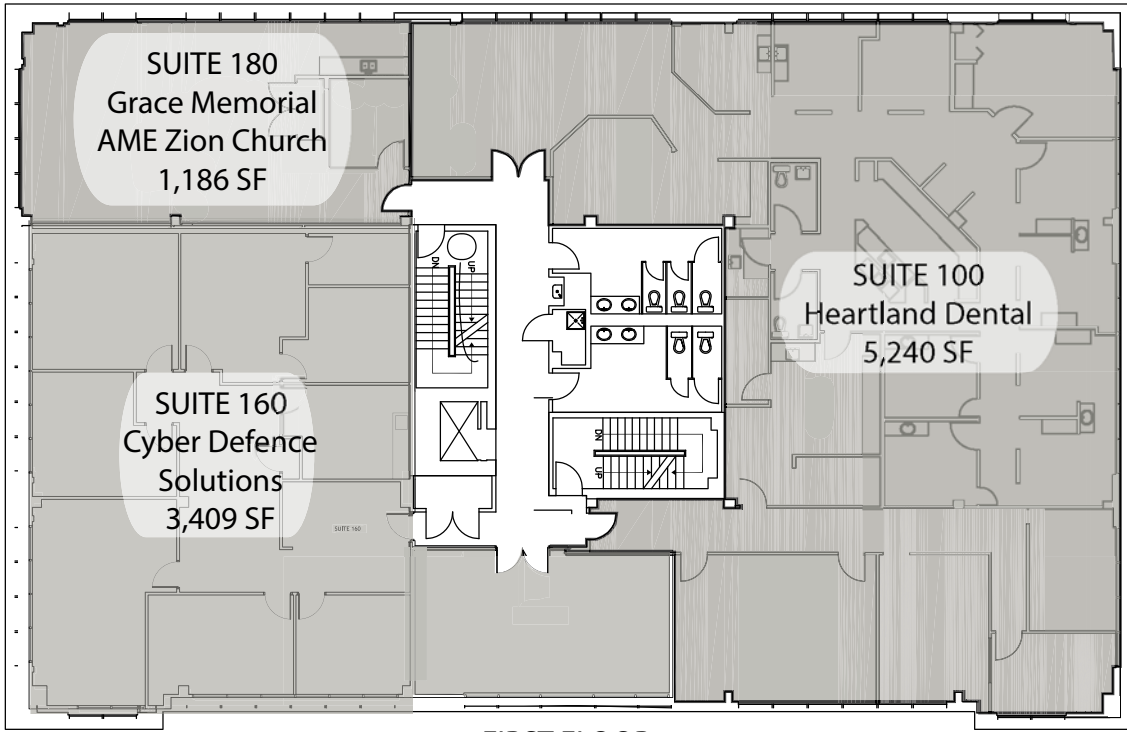

LORTON ROAD

SUITE 180
Grace Memorial
AME Zion Church
1,186 SF

SUITE 160
Cyber Defence
Solutions
3,409 SF

SUITE 100
Heartland Dental
5,240 SF

FIRST FLOOR

ARMISTEAD ROAD

SUITE 240
Mount Vernon
Internal Medicine
6,978 SF

SUITE 210
Jackson Clinics, LP
2,748 SF

SECOND FLOOR