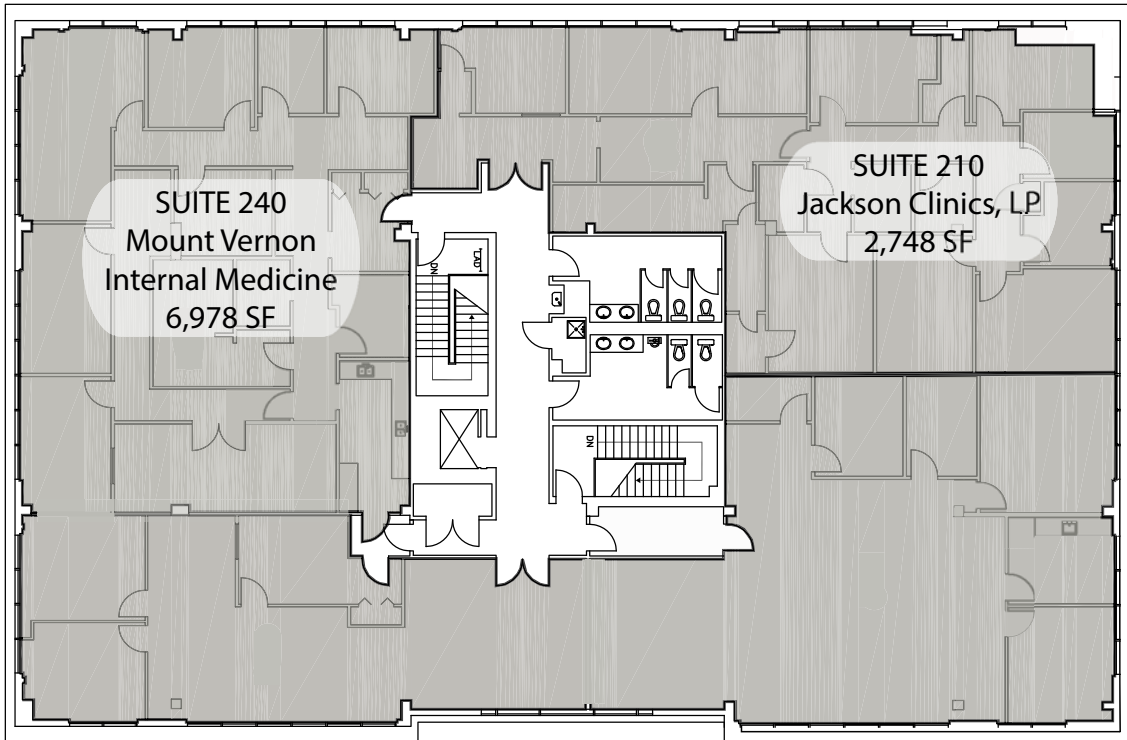

LORTON ROAD

SUITE 180
Grace Memorial
AME Zion Church
1,186 SF

SUITE 160
Cyber Defence
Solutions
3,409 SF

SUITE 100
Heartland Dental
5,240 SF

FIRST FLOOR

ARMISTEAD ROAD

SUITE 240
Mount Vernon
Internal Medicine
6,978 SF

SUITE 210
Jackson Clinics, LP
2,748 SF

SECOND FLOOR