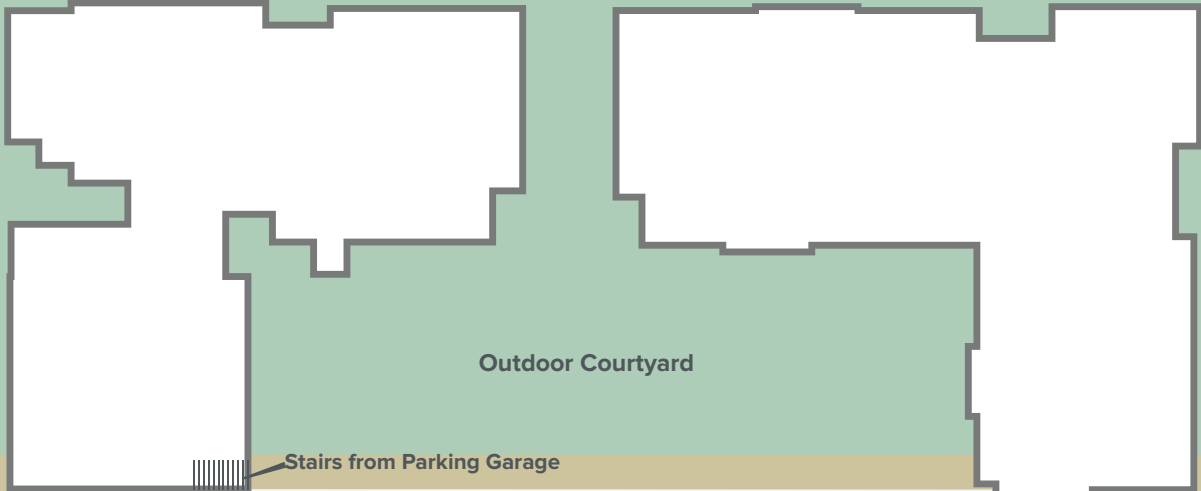

NORTH FAYETTE STREET

ORONOCO STREET

(street parking appx 7 spaces)

PENDELTON STREET - 4,300 VPD

(street parking appx 7 spaces)

AVAILABLE  
1,054 SF  
1105

Free parking (14 spaces)

Stairs from Parking Garage

Elevator from parking Garage

Parking garage entrance

500

506

Shanghai Peking

512

Salon 46

518

(street parking appx 10 spaces)