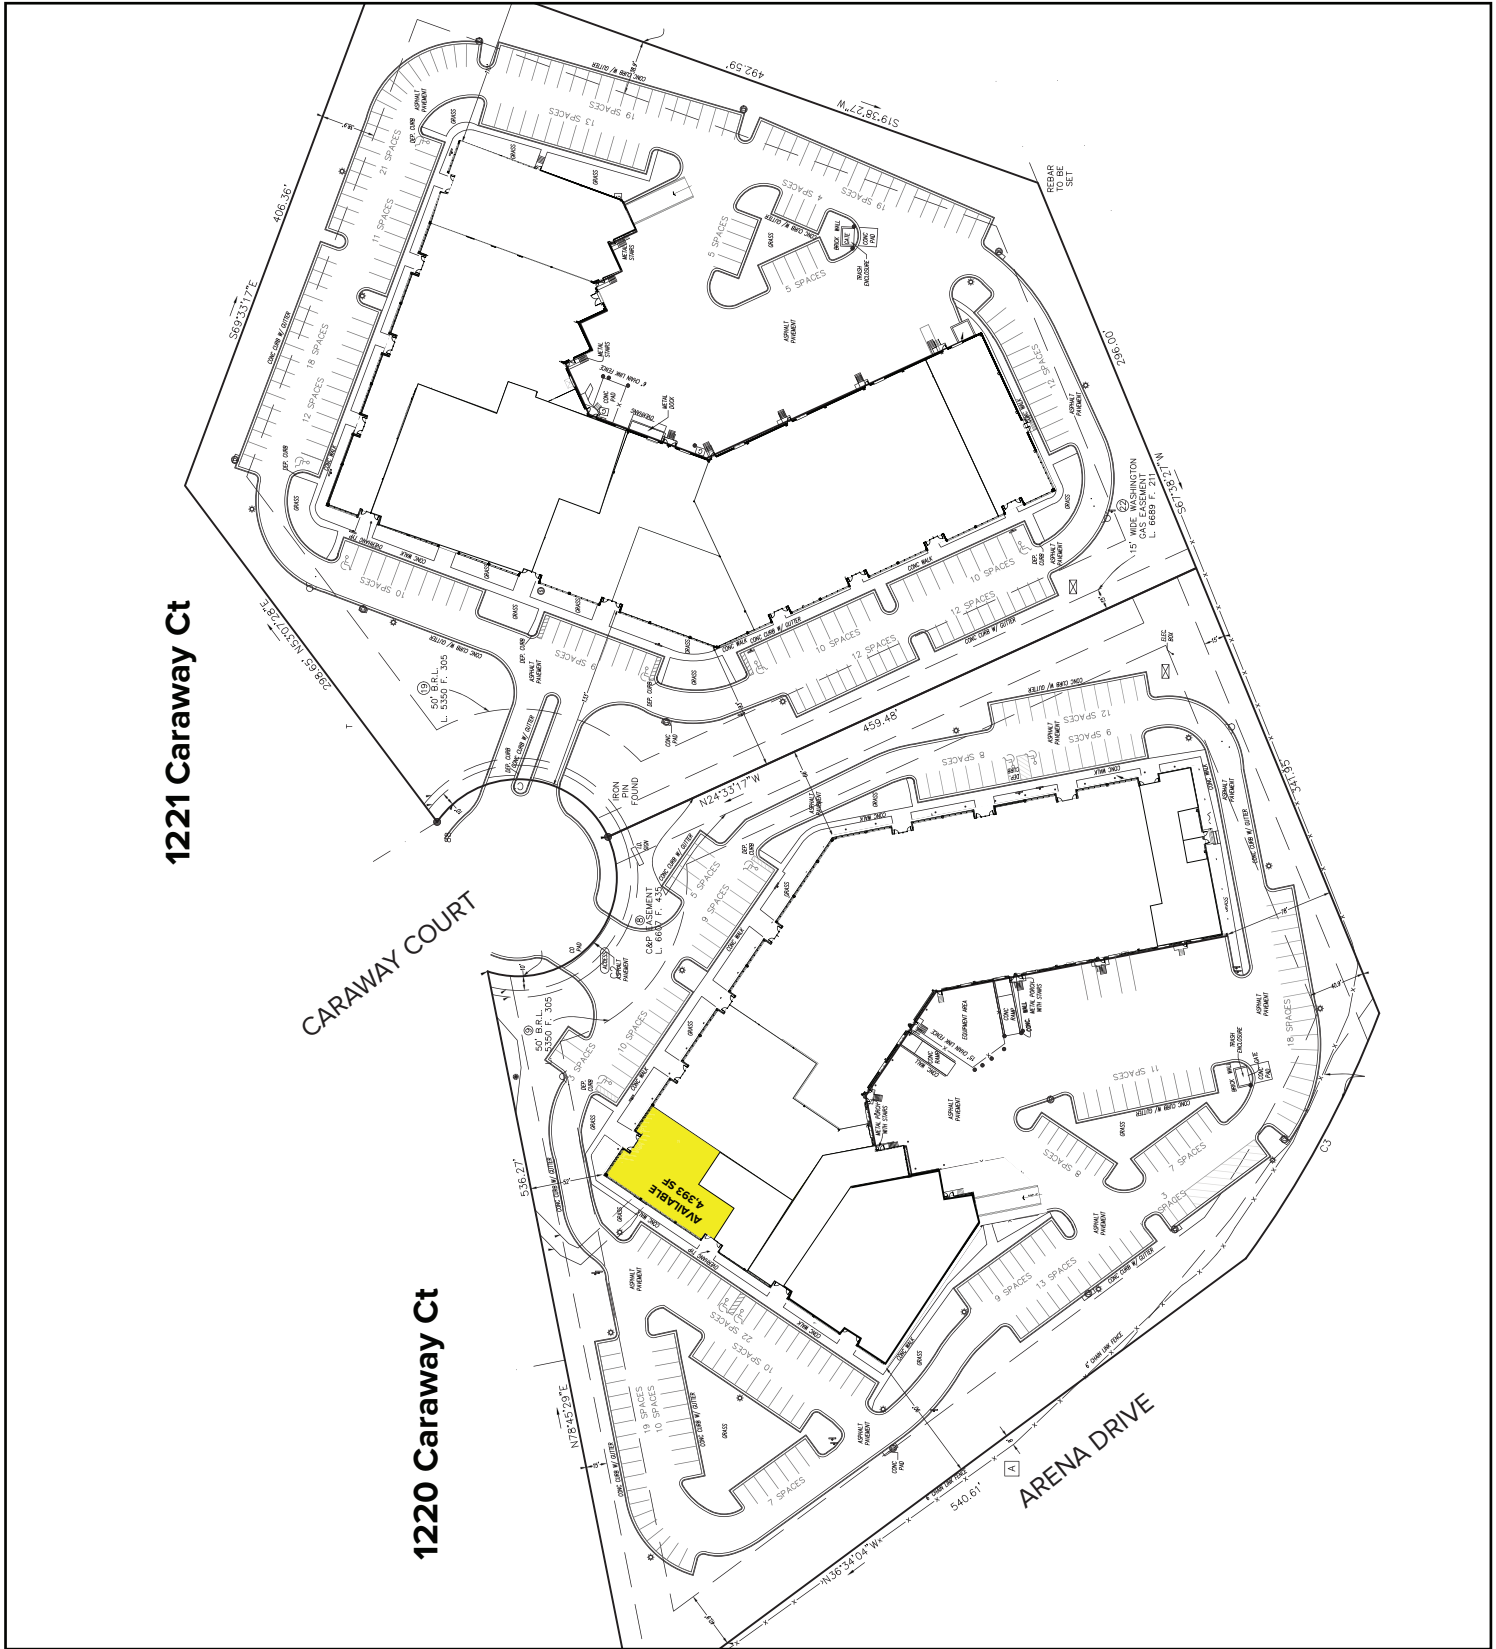

ROSENTHAL

INGLEWOOD BUSINESS CENTER

1220 & 1221 Caraway Court, Largo, Maryland

www.rosenthalproperties.com

1221 Caraway Ct

1220 Caraway Ct

CONTACT

Jane Le or Billy Orlove | Phone: 703.893.5141 | Email: leasing@rosenthalproperties.com