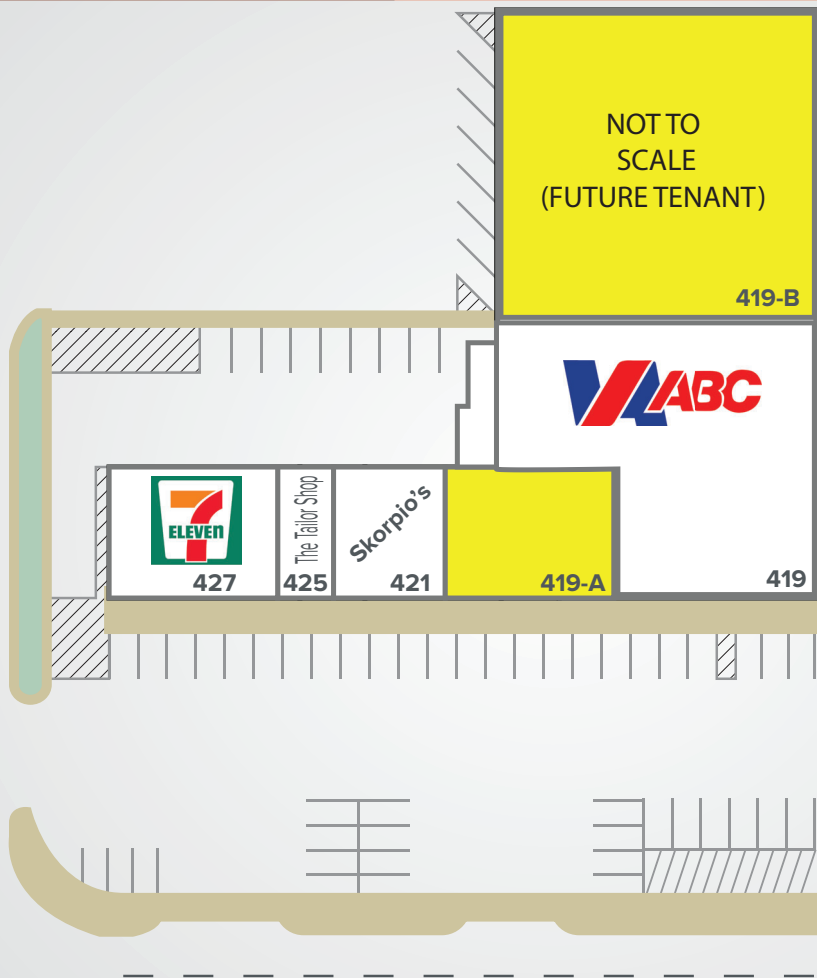

BERRY STREET SE

MAPLE AVENUE E - 41,000 VPD