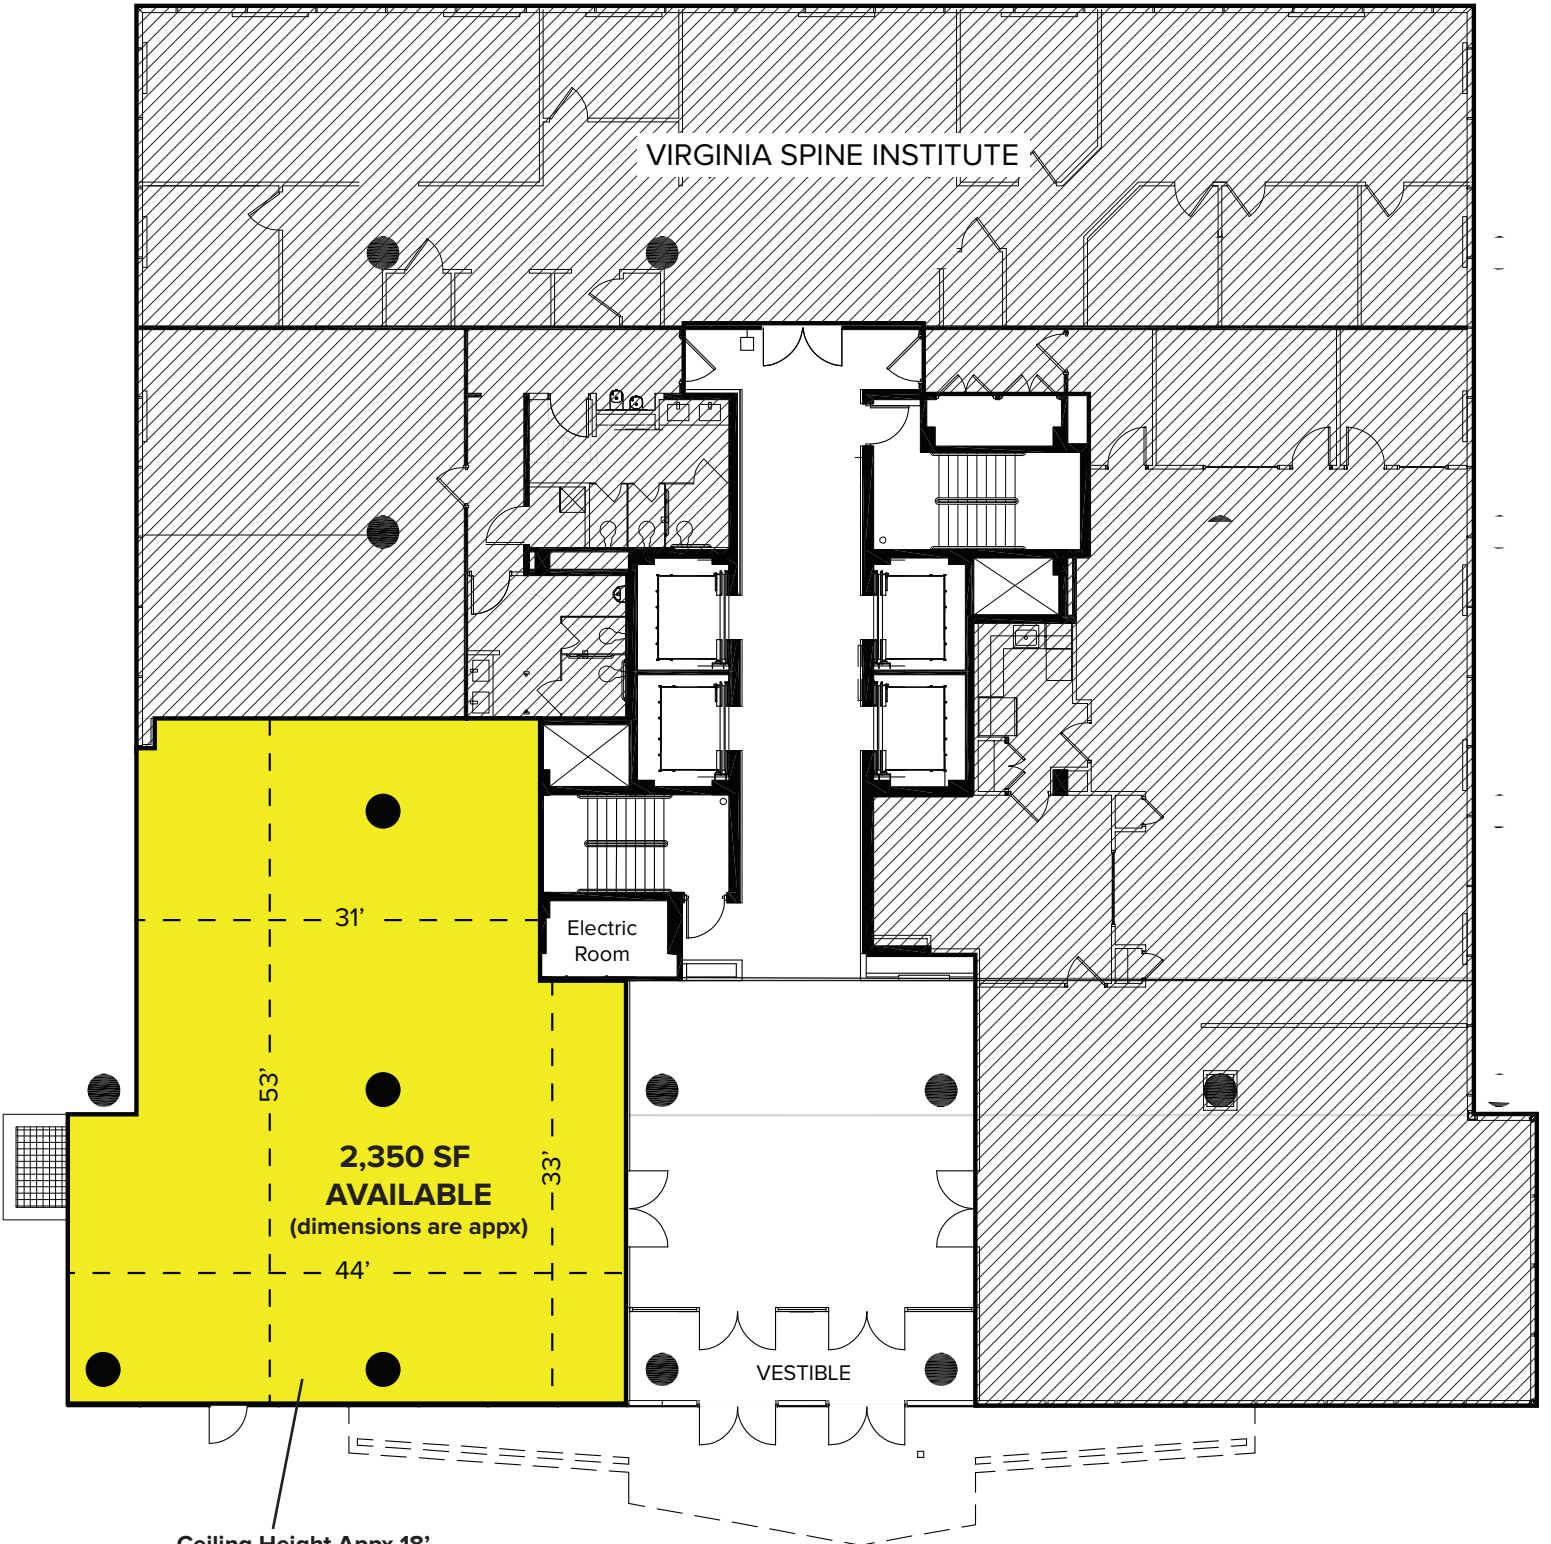

VIRGINIA SPINE INSTITUTE

Electric Room

2,350 SF AVAILABLE
(dimensions are appx)

VESTIBULE

Ceiling Height Appx 18'