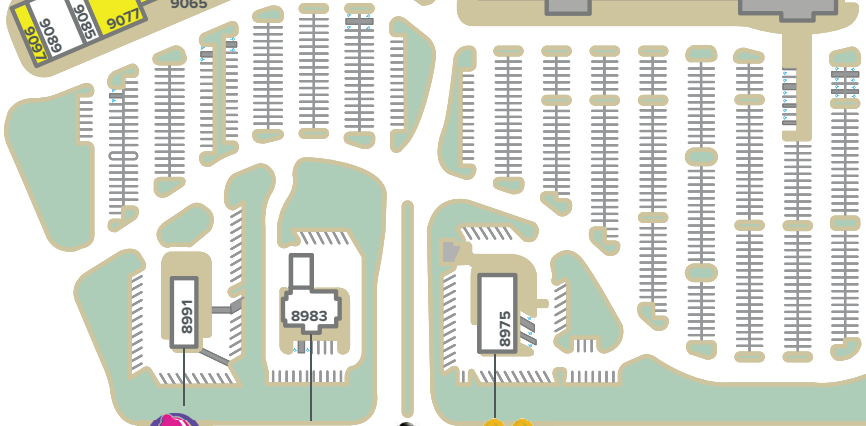

GameStop

**FIREHOUSE
SUBS**

OLD STAPLES MILL ROAD

2ND GEN
RESTAURANT

9086 9085 9077 9069 9061 9057 9051 9041

PETCO
Pet Supplies

Marshalls

TARGET

9001

ALDI

8951

8943

UB&T
Union Bank & Trust Company

STAPLES MILL ROAD - 25,000 VPD

Chipotle

**DISCOUNT
TIRE DIRECT**